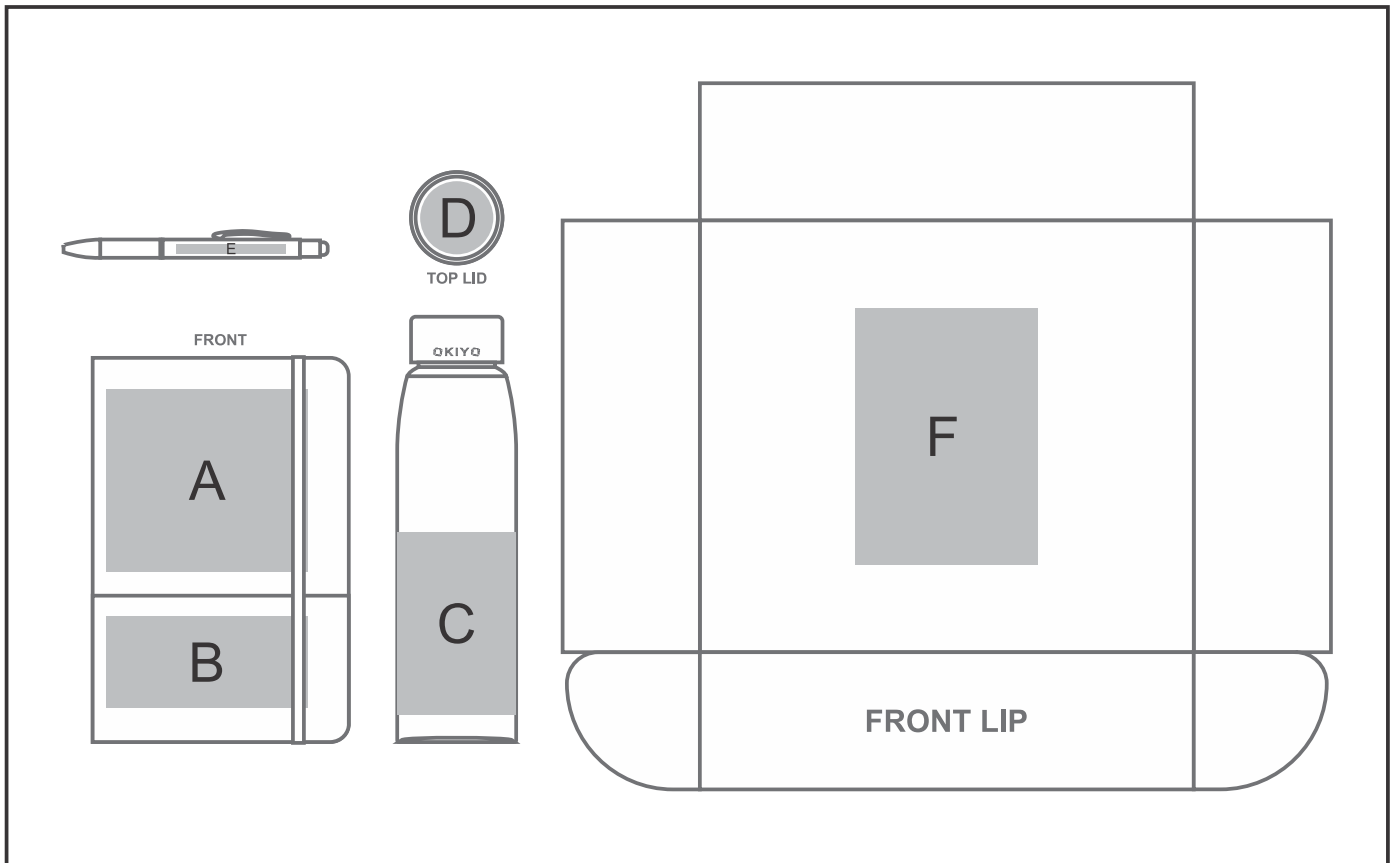

GF-OK-1035-B

Goda Kraft Gift Set

Need to know:

- Includes 1-Position Debossing on Notebook OR 1-Colour, 1-Position Screen Print on Box & Notebook AND 1-Colour, 1-Position Screen Wrap on Bottle AND 1-Position Laser Engraving on Pen (setup fee applies)
- Pos A: Texture of the item will affect the quality of print
- Laser Colour: Pos A - Black, Pos E - White and Pos D - Tonal
- Due to tonal variations in the wood the laser engraving will vary from one item to the next and will likely vary in the same item.
- Pos C: Print Position & Alignment may be Inconsistent.

Branding Options:

Position A

1. Screen Print (SB)
1 Colour
Size: 80mm wide x 60mm high
2. Digital Direct Transfer (DDT-D)
Full Colour
Size: 105mm wide x 75mm high
3. Digital Direct Transfer (DDT-A)
Full Colour
Size: 110mm wide x 100mm high
4. Laser Engraving (LC)
N/A
Size: 100mm wide x 100mm high

Position C

1. Screen Wrap (SW)
1 Colour
Size: 120mm wide x 100mm high
2. Pad Printing (PC)
4 Colours
Size: 15mm wide x 60mm high

Position D

1. Pad Printing (PB)
4 Colours
Size: 30mm wide x 30mm high
2. Laser Engraving (LC)
N/A
Size: 40mm wide x 40mm high

Position B

1. Screen Print (SB)
1 Colour
Size: 70mm wide x 35mm high
2. Digital Direct Transfer (DDT-D)
Full Colour
Size: 105mm wide x 50mm high
3. Digital Direct Transfer (DDT-A)
Full Colour
Size: 110mm wide x 50mm high
4. Debossing (BOS-1)
N/A
Size: 100mm wide x 50mm high